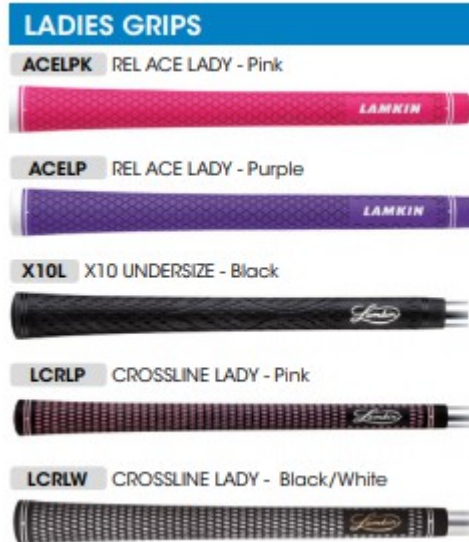

MCCA MCC ALIGN - White

MCCBK MULTICOMPOUND - Black

MCC MULTICOMPOUND - Red

MCCW MULTICOMPOUND - White

MCCY MULTICOMPOUND - Yellow

MCCB MULTICOMPOUND - Blue

TARIF : 19€

NON CORD MEN GRIPS

ACEBK REL ACE - Black

CRL58 CROSSLINE - Black/White

X10 X10 STANDARD - Black

TARIF : 13€

NON CORD MEN GRIPS

5DT-BK DRI TAC STANDARD - Black

5DT-DG DRI TAC STANDARD - Dark Grey

5DT-NB DRI TAC STANDARD - Navy Blue

5DTL-DG DRI TAC LITE - Dark Grey

TARIF : 14€

GRIP FEMME

TARIF : 13€

TARIF : 15€